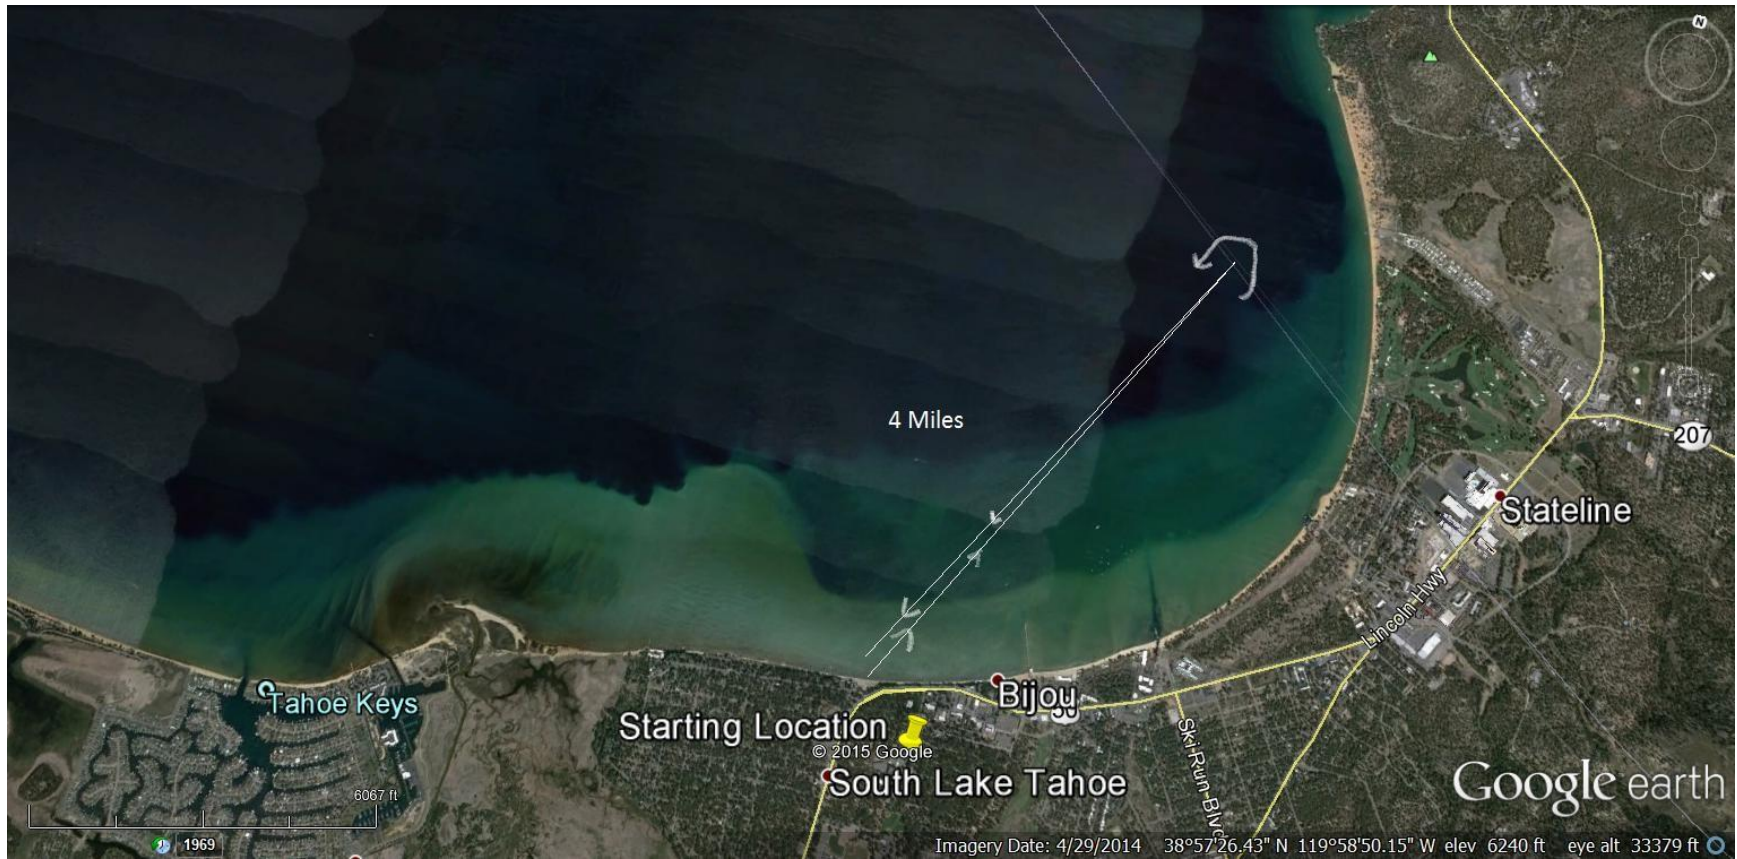

LAKE TAHOE OUTRIGGER CHALLENGE - RACE COURSE MAPS

Keiki Race Course Map – 4 miles

Novice Race Course Map – 6 Miles

Women's/ Coed and Men's Long Distance Race Course Map – 10 Miles

Last updated: April 10, 2015